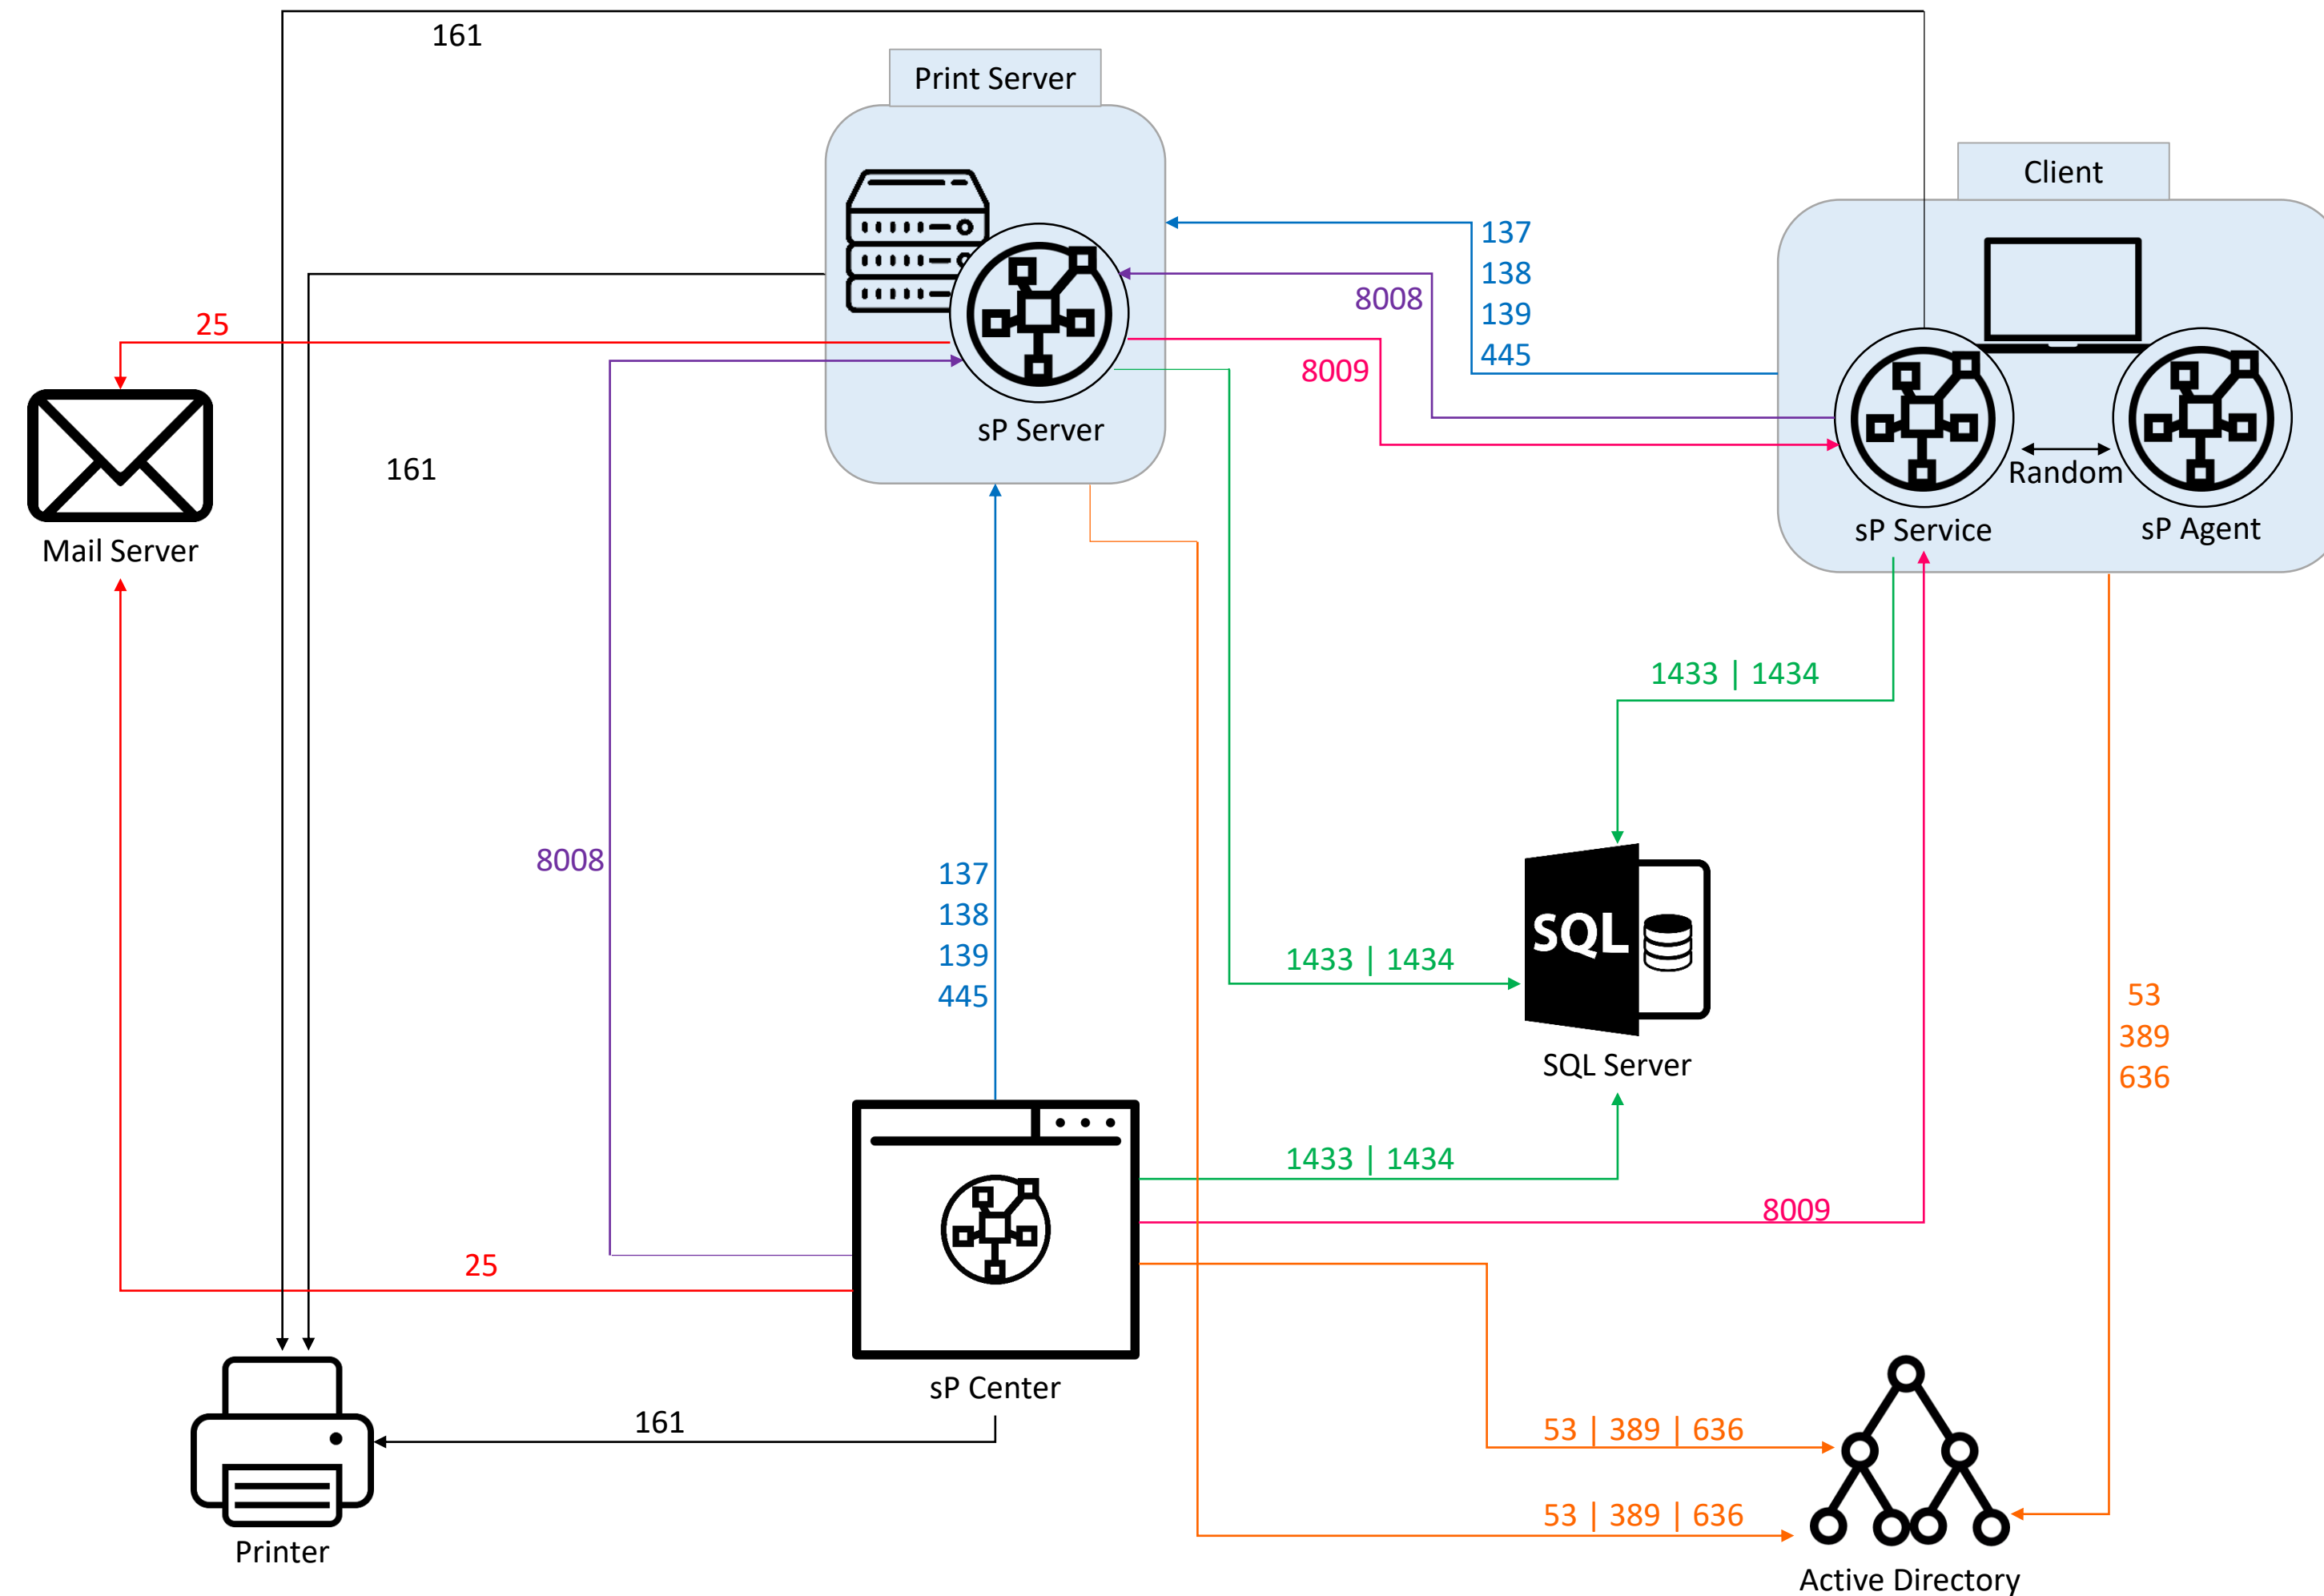

# steadyPRINT: Communication Overview

Port	Protocol	Function
25	TCP	SMTP
53	UDP	DNS
137	UDP	NetBIOS Name Service
138	UDP	NetBIOS Datagram Service
139	TCP	NetBIOS Session Service
161	UDP	SNMP
389	TCP	LDAP
445	TCP	SMB/CIFS
636	TCP	LDAPS
1433	TCP	MSSQL
1434	UDP	MSSQL Browser
8008	TCP	steadyPRINT Server
8009	TCP	steadyPRINT Service

Legend
E-Mail communication
Communication to Active Directory and DNS
Communication to Windows Print Server
Communication to printer
Communication to SQL server
Communication to / between steadyPRINT server
Communication of steadyPRINT Center / steadyPRINT Server to steadyPRINT Service