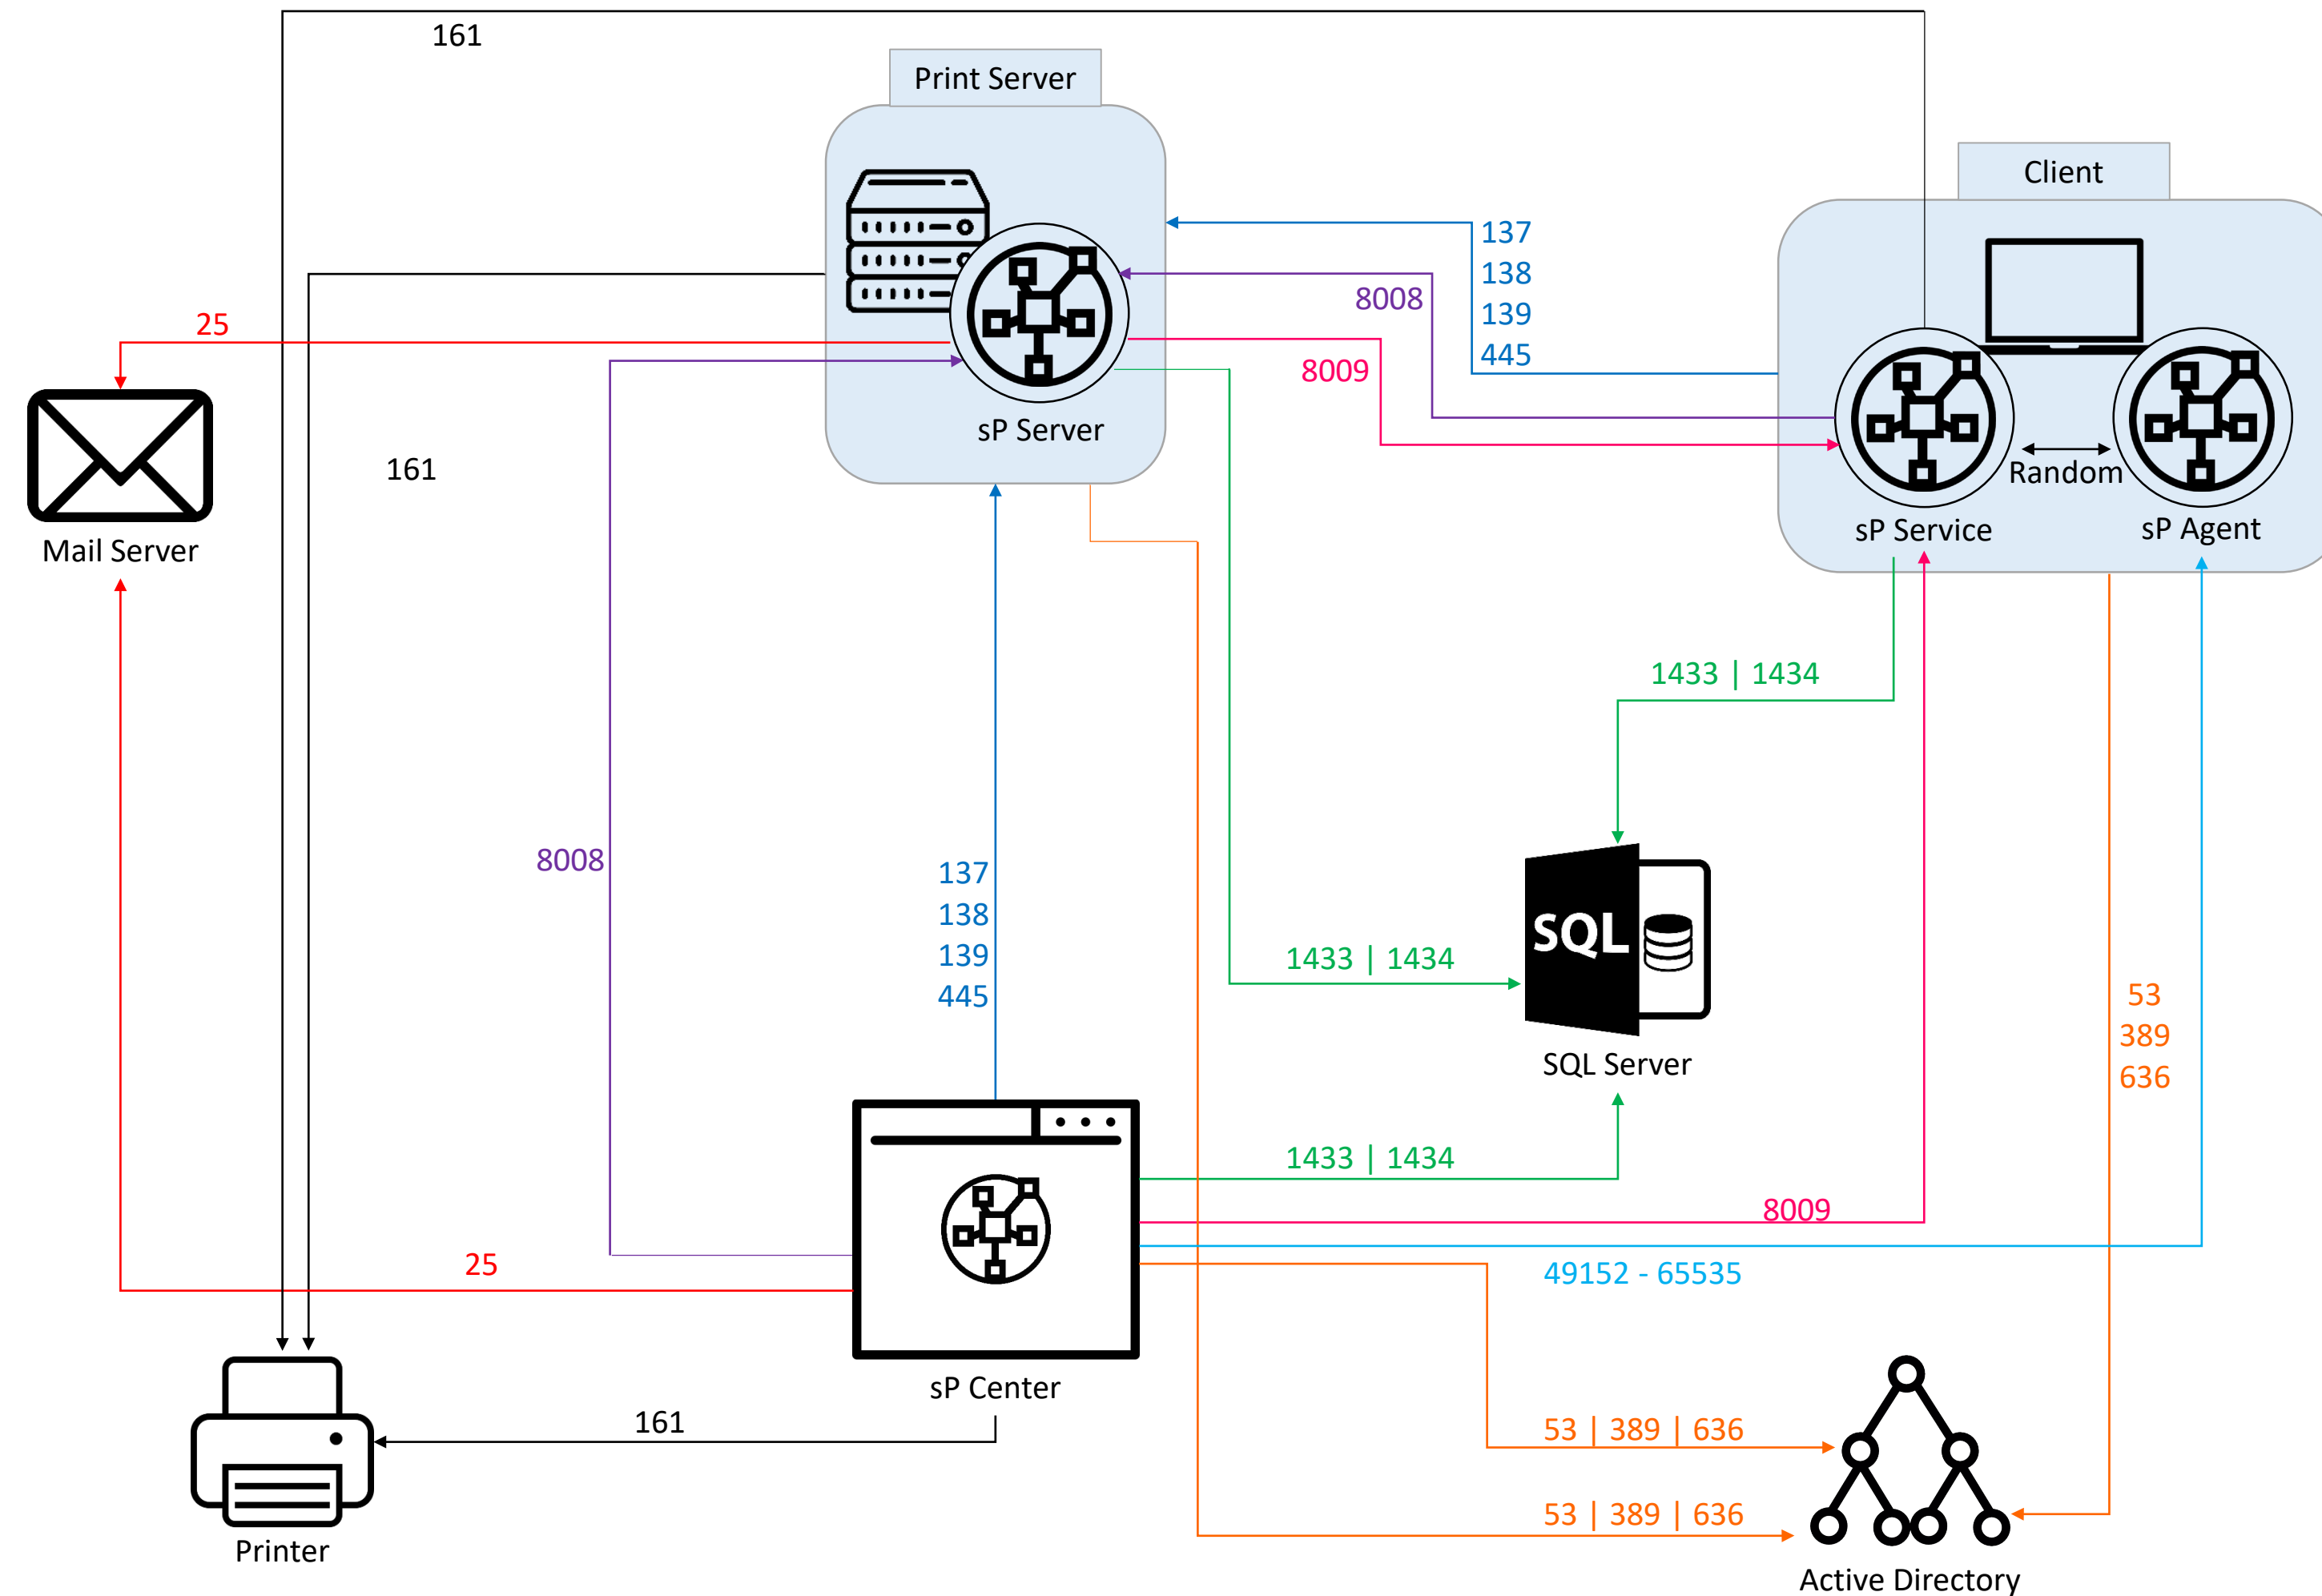

steadyPRINT: Communication Overview

Port	Protocol	Function
25	TCP	SMTP
53	UDP	DNS
137	UDP	NetBIOS Name Service
138	UDP	NetBIOS Datagram Service
139	TCP	NetBIOS Session Service
161	UDP	SNMP
389	TCP	LDAP
445	TCP	SMB/CIFS
636	TCP	LDAPS
1433	TCP	MSSQL
1434	UDP	MSSQL Browser
8008	TCP	steadyPRINT Server
8009	TCP	steadyPRINT Service
49152 - 65535	TCP	Live Logging (MS Dynamic Port Range, RPC)

Legend
E-Mail communication
Communication to Active Directory and DNS
Communication to Windows Print Server
Communication to printer
Communication to SQL server
Communication to / between steadyPRINT server
Communication of steadyPRINT Center / steadyPRINT Server to steadyPRINT Service
Live Logging of the steadyPRINT Agent